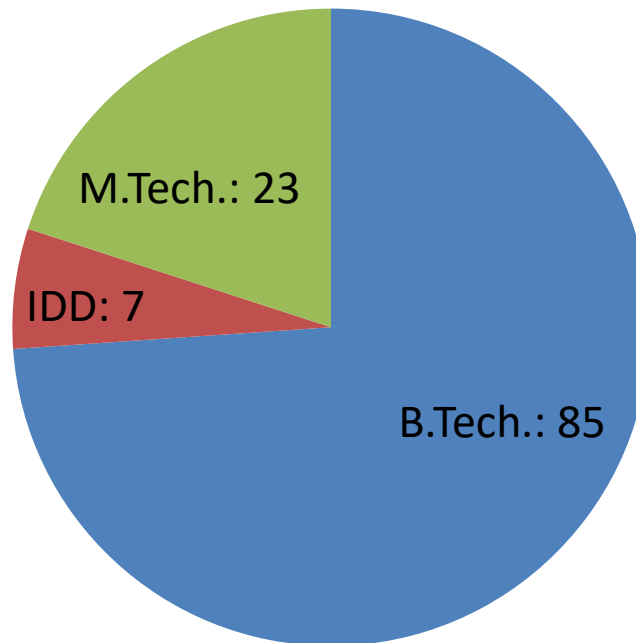

Column1

Number of students sitting for placements